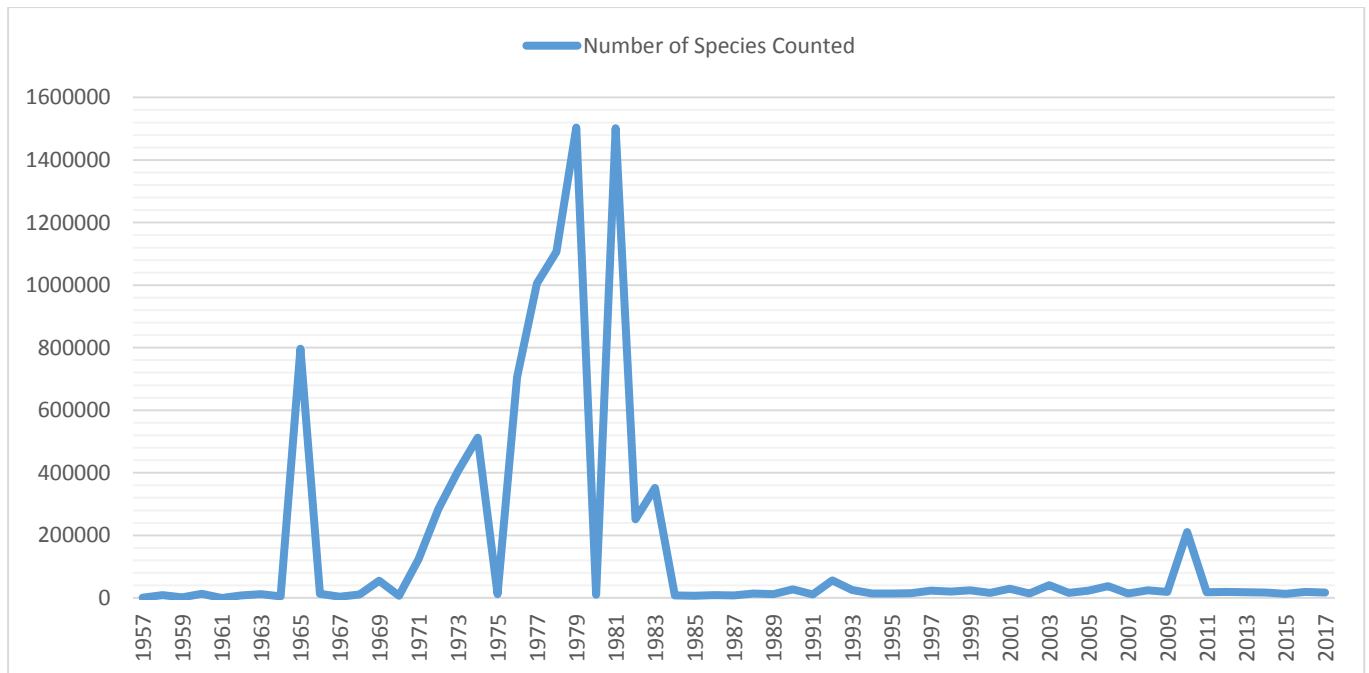

Participants: 50 up from 44 in 2016; **bold type indicated section leaders**

Participants included: **Greg Samuel**, Laura Samuel, **Lisa Berger**, Lorie Breidenstein, **Dave Catlin**, Ann Catlin, Bo Brown, **Jill Hays**, Beth Perine, Andrea Taylor, Wendy Vit, **Steve Martin**, Debbie Martin, **Dorothy Thurman**, Kathleen Cowens, Jean Baker, Natalie Rekittke, **Janice Greene**, Trevor Keckler, Amy Greene, Stephanie Greene, Brian Greene, **Myra Scroggs**, Steve Scroggs, Zelda Ellison, Mary Murphy, **Greg Swick**, Brooke Widmar, **Kendell Loyd**, Klee Bruce, Anna Skalicky, Michelle Skalicky, Samantha Kendall, **Marilyn Owens**, Mary Sturdevant, Penny Robertson, Wes Robertson, **Jackie West**, Eric McMiller, **Dean Rising**, **Dan Liles**, Ann Liles, Betty Johnson, Becky Swearingen, Lisa Zellers, **Sue Schuble**, Linda Dollar, Charley Burwick, Bob Rainey, & Richard Locke

**2017 Total Species Recorded:
85 down from 89 in 2016 (88 Counting the Count Week Bird)**

**2017 Total Individuals Recorded:
17,543 down from 19,334 in 2016**

2017 Top 5 Species making up 51% of the birds counted

Black Vulture: New high count of (188) beats out (136) just set back in 2016

Turkey Vulture: New high count of (470) up from (219) in 2015

Cooper's Hawk: New high count of (16) up from (14) just set back in 2015

White-breasted Nuthatch: New high count (65) up from (51) in 1993

Brown Thrasher: Not counted since 2013

Savannah Sparrow: New high count of (21) up from (19) in 2007

Lincoln's Sparrow: Last counted in 2014