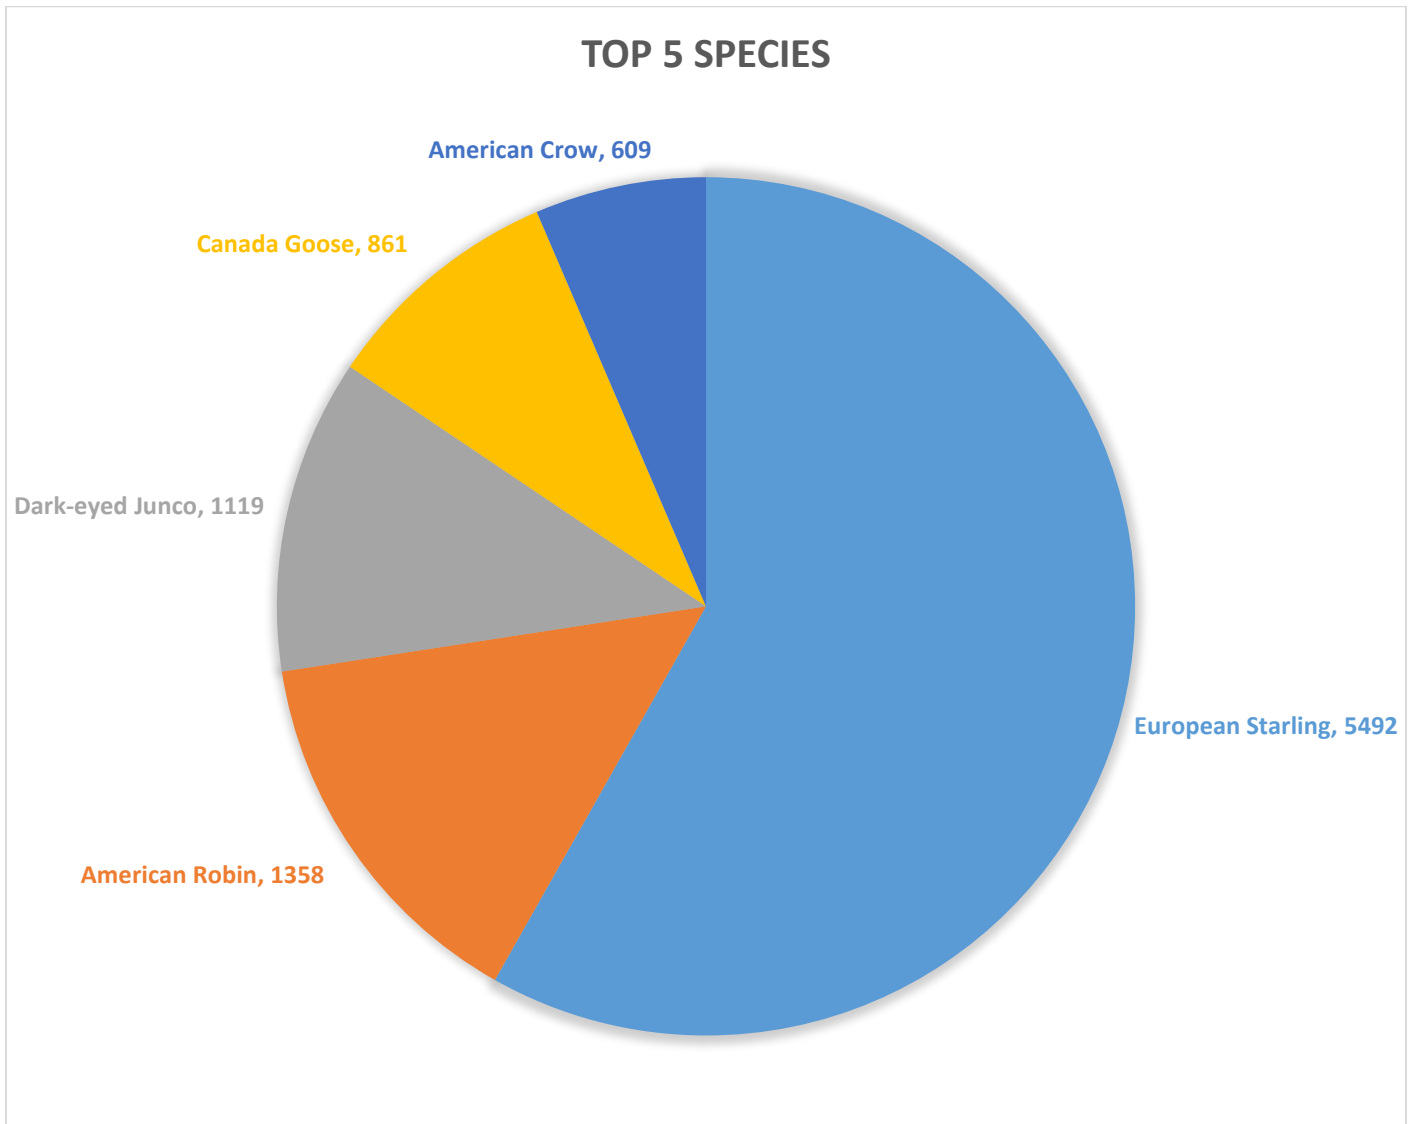

**2017 Total Species Recorded:
85 down from 89 in 2016 (88 Counting the Count Week Bird)**

**2017 Total Individuals Recorded:
17,543 down from 19,334 in 2016**

2017 Top 5 Species making up 51% of the birds counted

1. European Starling 5,492 individuals
2. American Robin 1,358 individuals
3. Dark-eyed Junco 1,119 individuals
4. Canada Goose 861 individuals
5. American Crow 609 individuals

2017 Species Highlights

Greater White-fronted Goose: Only the 3rd time on the count last count in 2006

Black Vulture: New high count of (188) beats out (136) just set back in 2016

Turkey Vulture: New high count of (470) up from (219) in 2015

Cooper's Hawk: New high count of (16) up from (14) just set back in 2015

White-breasted Nuthatch: New high count (65) up from (51) in 1993

Brown Thrasher: Not counted since 2013

Savannah Sparrow: New high count of (21) up from (19) in 2007

Lincoln's Sparrow: Last counted in 2014