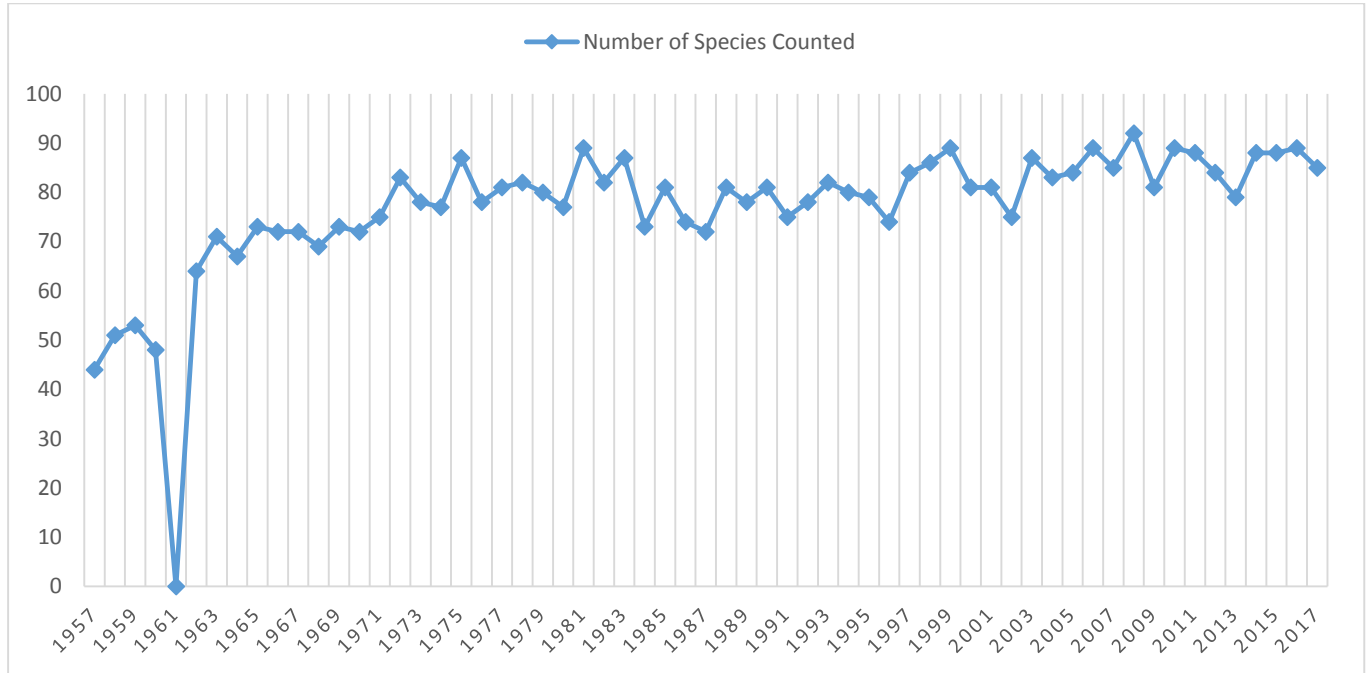

Greater Ozarks Audubon Society

2017 Springfield Christmas Bird Count Summary

Greater Ozarks Audubon Society

61st Springfield Christmas Bird Count Summary

December 16, 2017

Thanks to all our counters for another great year.

Participants: 50 up from 44 in 2016; **bold type indicated section leaders**

Participants included: **Greg Samuel**, Laura Samuel, **Lisa Berger**, Lorie Breidenstein, **Dave Catlin**, Ann Catlin, Bo Brown, **Jill Hays**, Beth Perine, Andrea Taylor, Wendy Vit, **Steve Martin**, Debbie Martin, **Dorothy Thurman**, Kathleen Cowens, Jean Baker, Natalie Rekittke, **Janice Greene**, Trevor Keckler, Amy Greene, Stephanie Greene, Brian Greene, **Myra Scroggs**, Steve Scroggs, Zelda Ellison, Mary Murphy, **Greg Swick**, Brooke Widmar, **Kendell Loyd**, Klee Bruce, Anna Skalicky, Michelle Skalicky, Samantha Kendall, **Marilyn Owens**, Mary Sturdevant, Penny Robertson, Wes Robertson, **Jackie West**, Eric McMiller, **Dean Rising**, **Dan Liles**, Ann Liles, Betty Johnson, Becky Swearingen, Lisa Zellers, **Sue Schuble**, Linda Dollar, Charley Burwick, Bob Rainey, & Richard Locke

**2017 Total Species Recorded:
85 down from 89 in 2016 (88 Counting the Count Week Bird)**

**2017 Total Individuals Recorded:
17,543 down from 19,334 in 2016**

2017 Top 5 Species making up 51% of the birds counted

White-breasted Nuthatch: New high count (65) up from (51) in 1993

Brown Thrasher: Not counted since 2013

Savannah Sparrow: New high count of (21) up from (19) in 2007

Lincoln's Sparrow: Last counted in 2014