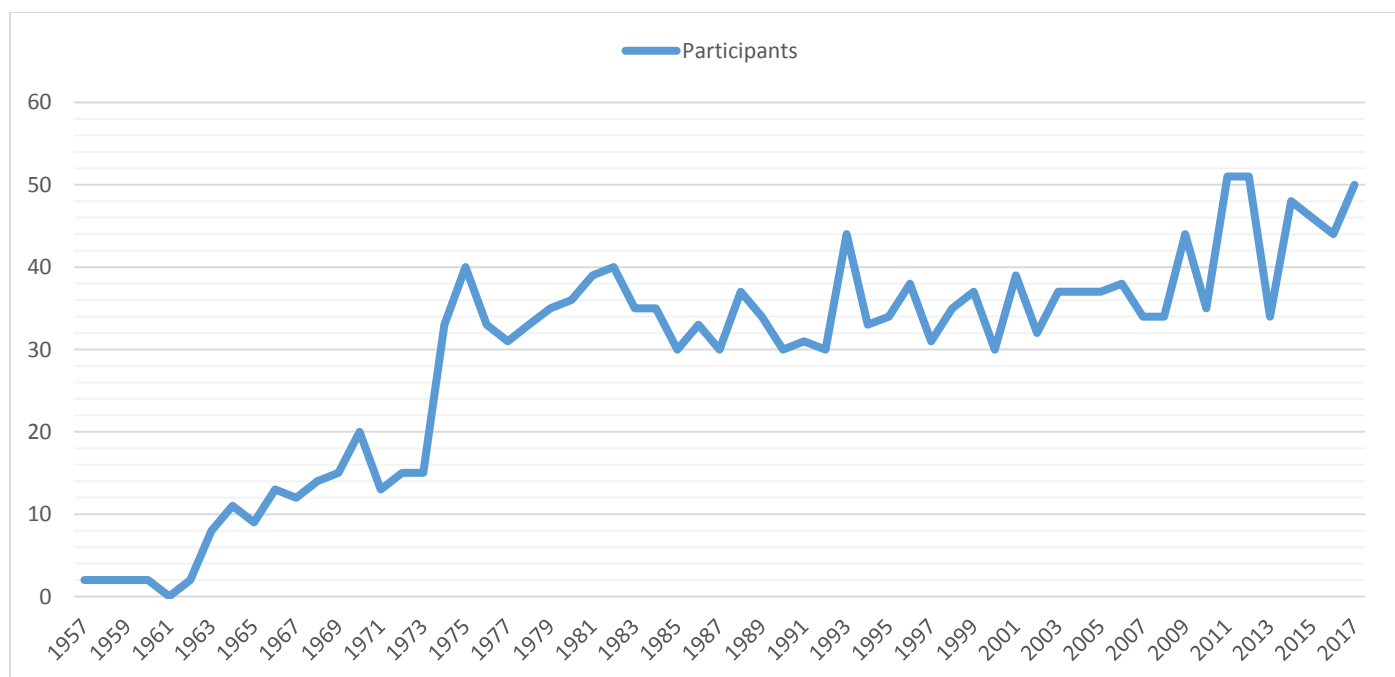

Greater Ozarks Audubon Society

2017 Springfield Christmas Bird Count Summary

Greater Ozarks Audubon Society

61st Springfield Christmas Bird Count Summary

December 16, 2017

Thanks to all our counters for another great year.

Participants: 50 up from 44 in 2016; **bold type indicated section leaders**

Participants included: **Greg Samuel**, Laura Samuel, **Lisa Berger**, Lorie Breidenstein, **Dave Catlin**, Ann Catlin, Bo Brown, **Jill Hays**, Beth Perine, Andrea Taylor, Wendy Vit, **Steve Martin**, Debbie Martin, **Dorothy Thurman**, Kathleen Cowens, Jean Baker, Natalie Rekittke, **Janice Greene**, Trevor Keckler, Amy Greene, Stephanie Greene, Brian Greene, **Myra Scroggs**, Steve Scroggs, Zelda Ellison, Mary Murphy, **Greg Swick**, Brooke Widmar, **Kendell Loyd**, Klee Bruce, Anna Skalicky, Michelle Skalicky, Samantha Kendall, **Marilyn Owens**, Mary Sturdevant, Penny Robertson, Wes Robertson, **Jackie West**, Eric McMiller, **Dean Rising**, **Dan Liles**, Ann Liles, Betty Johnson, Becky Swearingen, Lisa Zellers, **Sue Schuble**, Linda Dollar, Charley Burwick, Bob Rainey, & Richard Locke

**2017 Total Species Recorded:
85 down from 89 in 2016 (88 Counting the Count Week Bird)**

**2017 Total Individuals Recorded:
17,543 down from 19,334 in 2016**

2017 Top 5 Species making up 51% of the birds counted

White-breasted Nuthatch: New high count (65) up from (51) in 1993

Brown Thrasher: Not counted since 2013

Savannah Sparrow: New high count of (21) up from (19) in 2007

Lincoln's Sparrow: Last counted in 2014